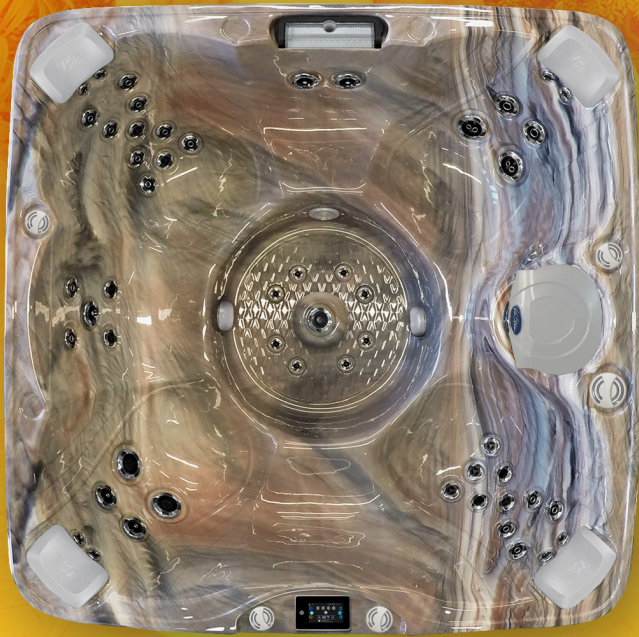

ESCAPE™ X SERIES

EC-751BX

TROPICAL X™

7ft bench | 51 jets | 6 seat

The EC-751BX offers a roomy 7-foot design with luxurious features, perfect for those who want a comfortable and relaxing experience. Its open seating layout is ideal for socializing with friends.

STANDARD FEATURES

- Dimensions: 84" x 84" x 40 1/2"
- Deluxe Acrylic Colors
- 3 x 6.0 BHP Eliminator High Performance Pump
- Operating Voltage 240v
- 51 Vector X Jets
- Dome Jet w/ Valve
- LED Waterfall
- Y-Pillows (4)
- Orion Air Venturi Valves
- Molded LED Filter Lid
- 75 Sq. Ft. Ultrawier Filter System
- Perimeter LED Spa Lighting
- Gecko in.k1001 Control Panel
- Thermo-Shield™ Side Panel and Thermo-Layer Floor
- WhisperHot™ 5.5kW Titanium Heater
- Pure Silk Ozone w/ Mazzei Injector and Mixing Chamber
- Pressure Treated Cabinet Frame
- ELITE PLUS™ Cabinets (Grey, Mocha, Lime Oak)
- ELITE III™ LED Corners w/ Brushed Steel Accents
- 4" to 2.5" Cal Armor Spa Cover (Dark Brown, Grey, Black)

OPTIONAL FEATURES

- **NEW** CS Throttle Seat w/ Variable Speed Pump
- Exclusive Adjustable Therapy System™
- Balboa Equipment w/ **NEW XL Heater**
- Twin Pure Silk System™
- Cal Salt Filtration System
- Pure Cure Uv Purification System
- 24/7 Filtration Pump System
- **NEW** Cal Ridge Cabinet w/ Smooth Corners and LED Perimeter Lighting
- ABS Molded Bottom Tray
- Cal Connect RF Module
- Freedom™ Sound System
- Thermo-Guard™ Full Foam Insulation